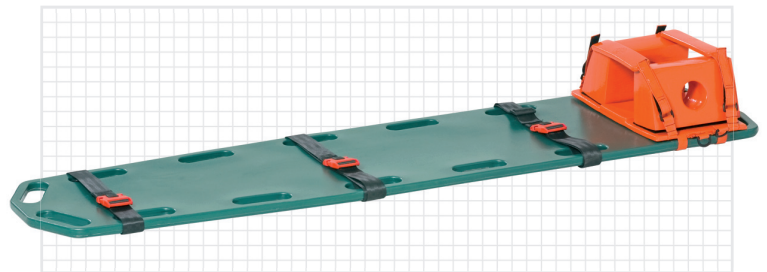

**Art.No 31-20-20**

**Material:** dark green, waterproof ABS-plastic with high pressure PU-filling.

- Easy to clean, floats in water, shock and fire resistant.
- 16 handles.
- The recessed surface under the backboard protects the connections of head immobilizer and ease lifting from ground.
- The spine board can be stored under all Pensi platforms.

### Technical details

Length	1850 mm
Width	450 mm
Thickness	48 mm
Weight	5,4 kg
Loading capacity	250 kg

▲ Spine board with head immobilizer

◀ Storage bag for belts