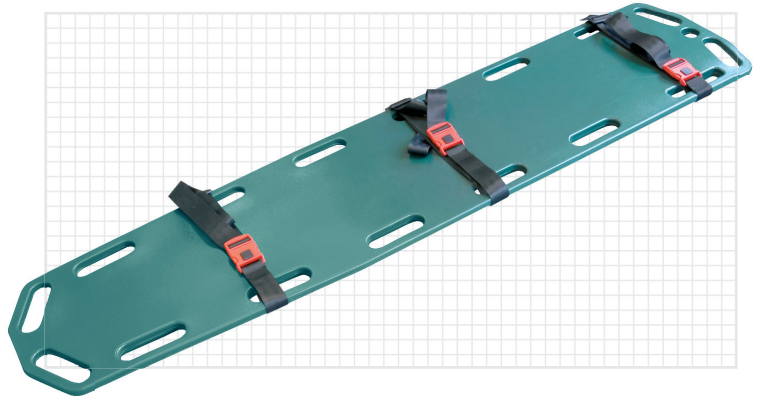

**Art.No 31-20-20**

**Material:** dark green, waterproof ABS-plastic with high pressure PU-filling.

- Easy to clean, floats in water, shock and fire resistant.
- 16 handles.
- The recessed surface under the backboard protects the connections of head immobilizer and ease lifting from ground.
- The spine board can be stored under all Pensi platforms.

### Technical details

Length	1850 mm
Width	450 mm
Thickness	48 mm
Weight	5,4 kg
Loading capacity	250 kg

▲ Spine board with head immobilizer

◀ Storage bag for belts